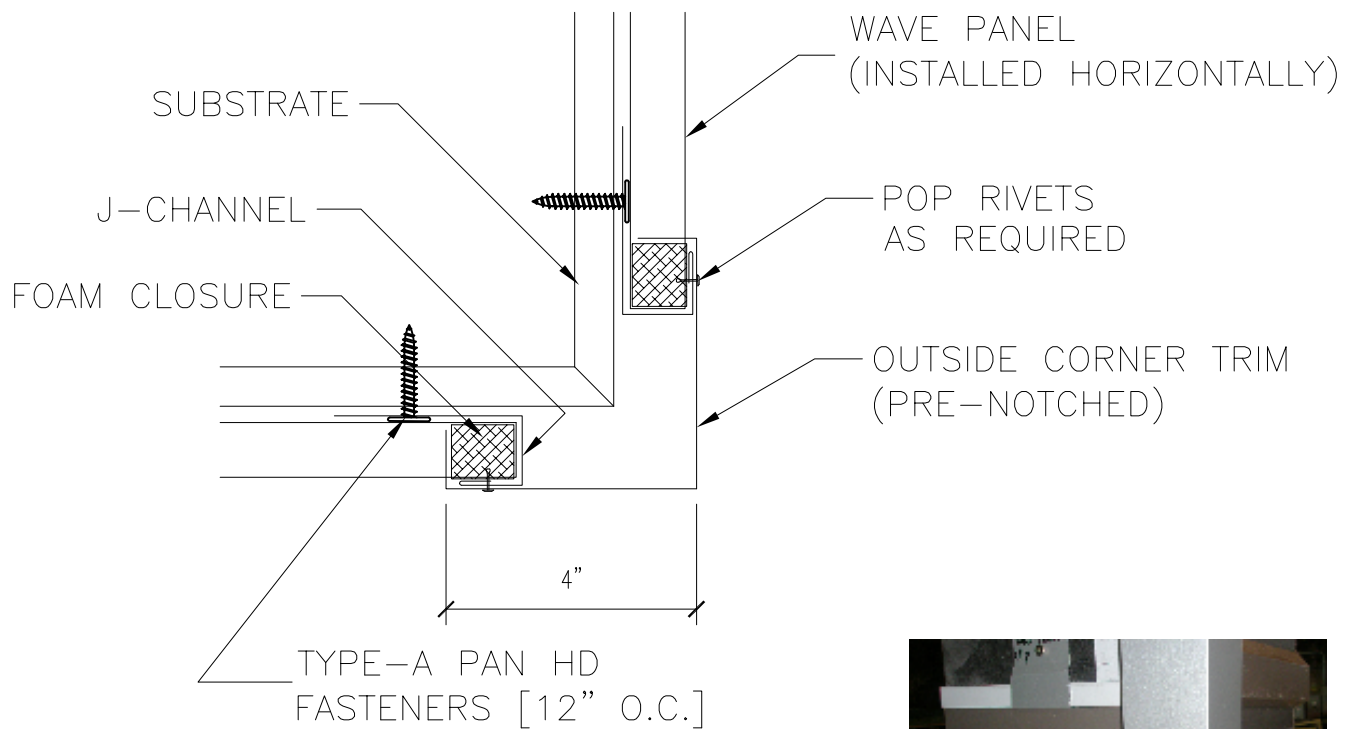

PICTURE PRIOR TO CAP
INSTALLATION

PIC
VIEW

PIC
VIEW

11625 N. HOUSTON ROSSLYN RD.
HOUSTON, TX. 77086
www.archmetalroof.com

(281) 931-3986
(800) 423-1105
FAX: (281) 931-3989

DETAIL:
OUTSIDE CORNER

WAVE PANEL (HORIZONTAL INSTALLATION)