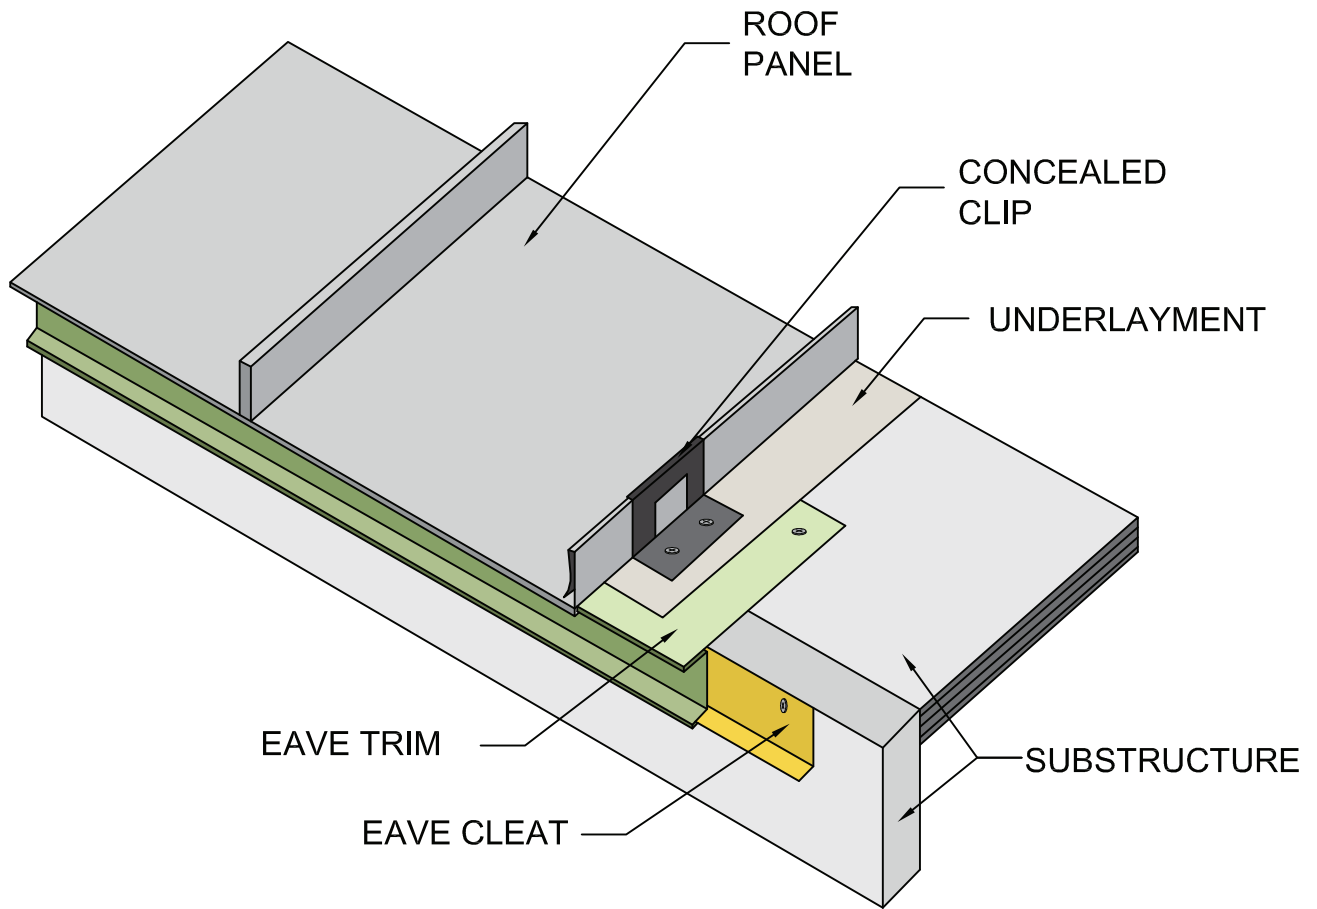

# EXTENDED EAVE

# EXTENDED EAVE WITH GUTTER

# HEAD WALL WITH FLASHING

# PERFORATED SOFFIT PANEL & U-BRAKE PERFORATED SHEET

ABC's 12" wide by 1" deep vented soffit panel is available in any of our standard colors with our famous 3 to 5 day lead time