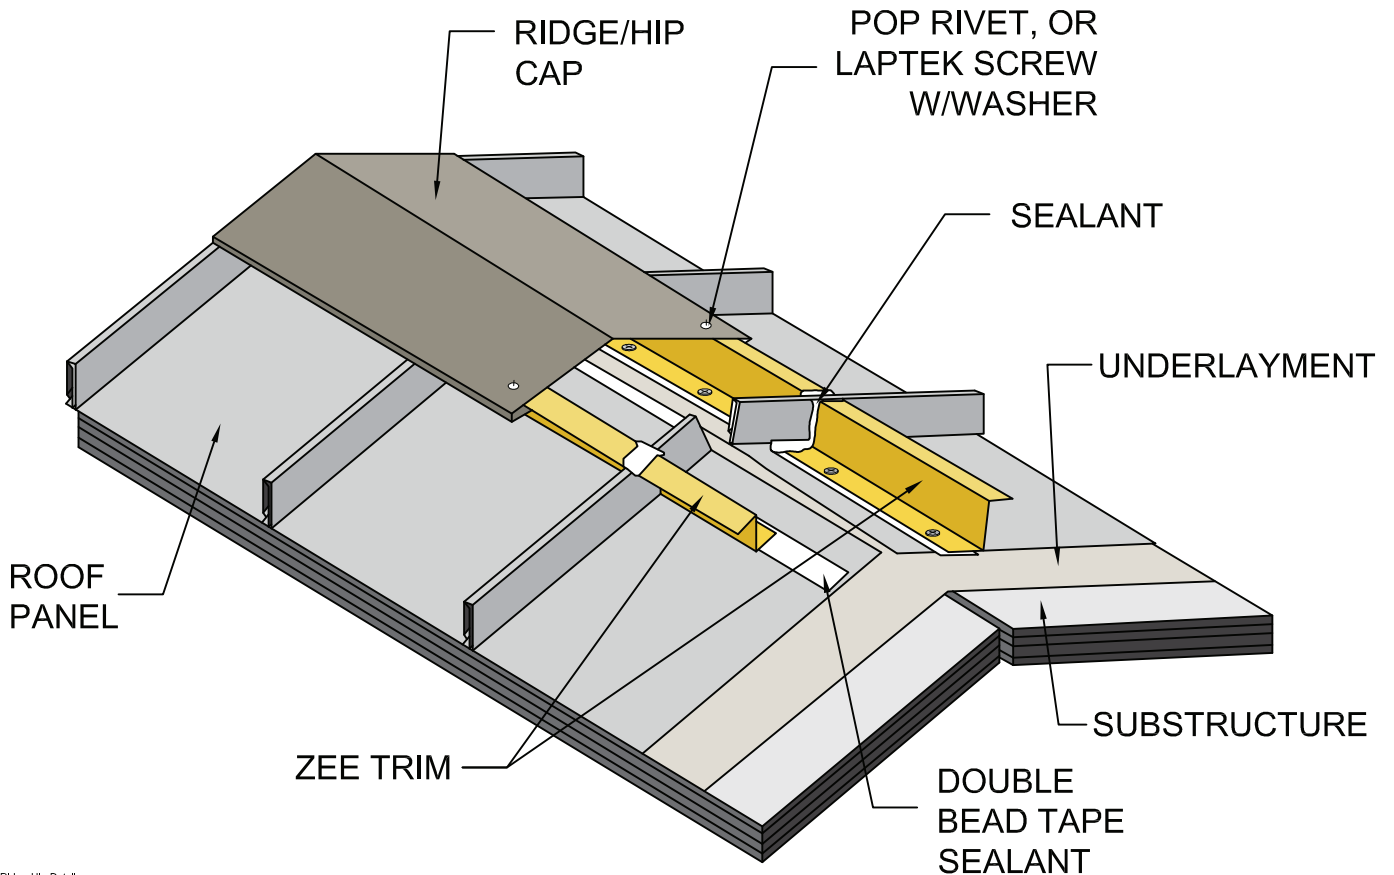

# PERFORATED SOFFIT PANEL & U-BRAKE PERFORATED SHEET

ABC's 12" wide by 1" deep vented soffit panel is available in any of our standard colors with our famous 3 to 5 day lead time

## U-BRAKE PERFORATED SHEET

ABC can supply a sheet up to 12" wide with up to two bands of perforations 1 1/4" wide for you to break into any shape you want.

# PERFORATED ZEE CLOSURE ON SCREW DOWN PANEL

ABC's perforated zee closure installed on through fastener panel. Works on any panel with neoprene closure including: "R", "M", "U", "A", "5V", "C" and industrial panels.