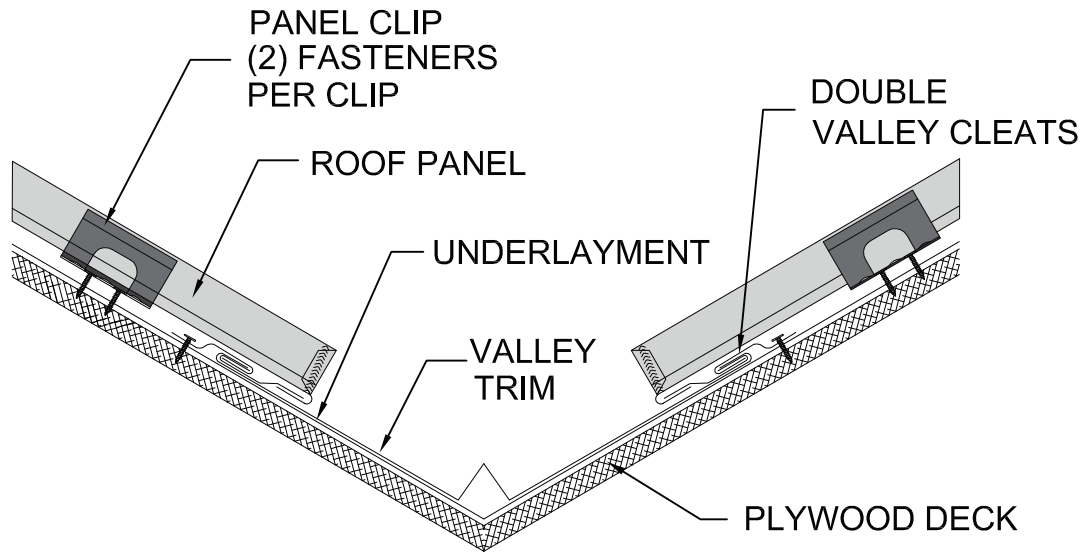

VALLEY WITH DOUBLE CLEAT