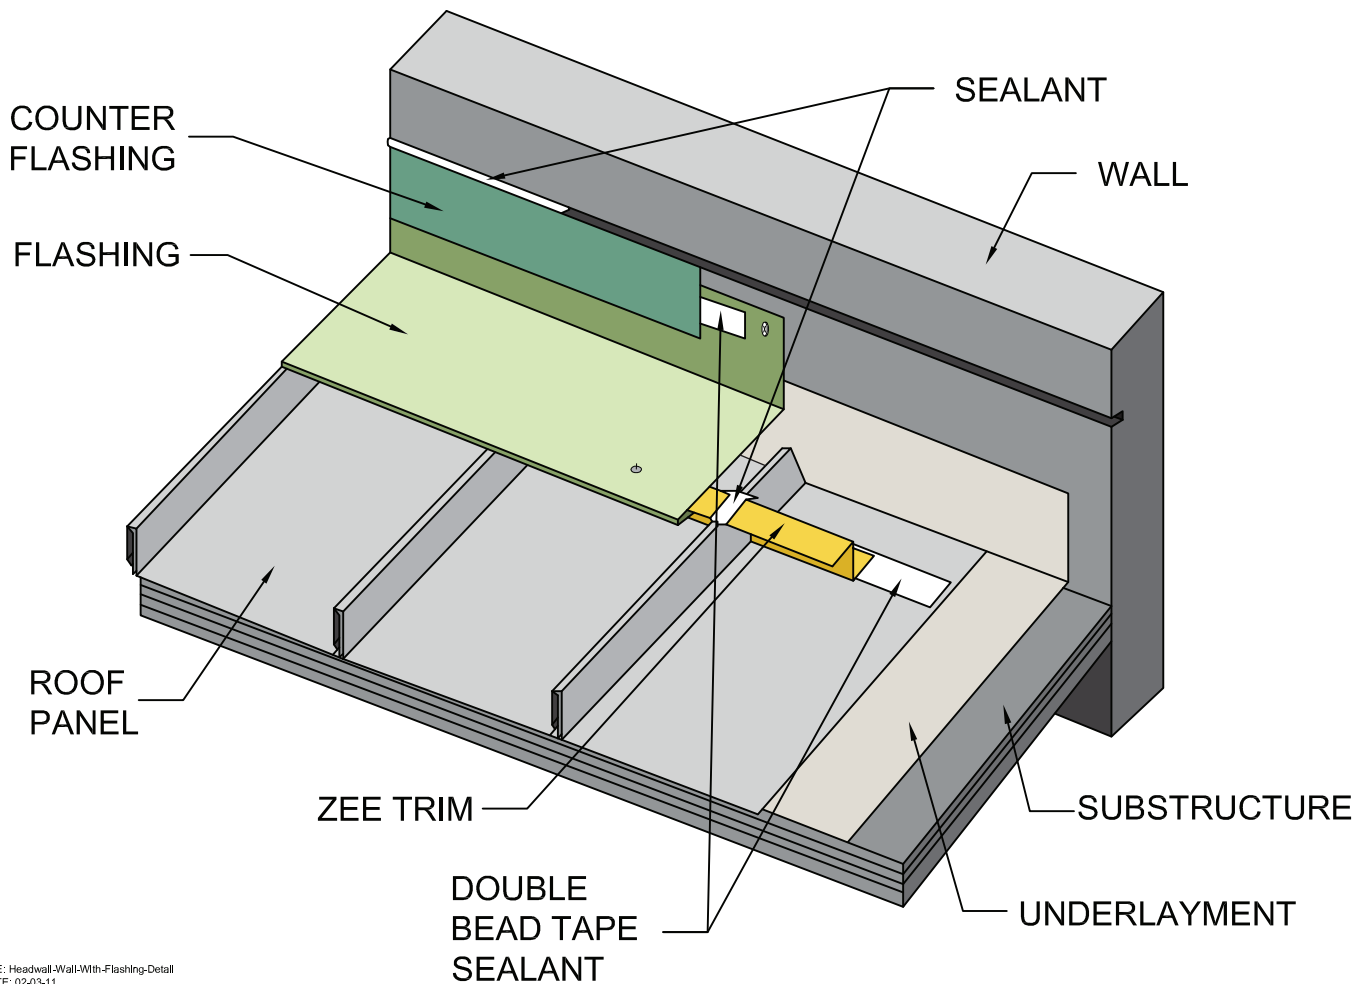

# EXTENDED EAVE WITH GUTTER

# HEAD WALL WITH FLASHING

# PERFORATED SOFFIT PANEL & U-BRAKE PERFORATED SHEET

ABC's 12" wide by 1" deep vented soffit panel is available in any of our standard colors with our famous 3 to 5 day lead time

## U-BRAKE PERFORATED SHEET

ABC can supply a sheet up to 12" wide with up to two bands of perforations 1 1/4" wide for you to break into any shape you want.