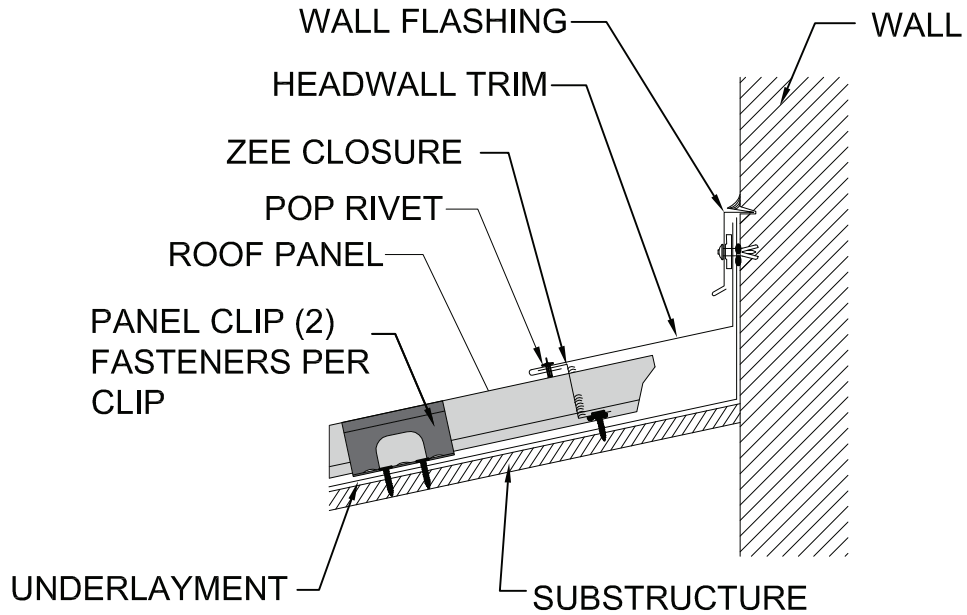

# EXTENDED EAVE WITH GUTTER

# PERFORATED SOFFIT PANEL & U-BRAKE PERFORATED SHEET

ABC's 12" wide by 1" deep vented soffit panel is available in any of our standard colors with our famous 3 to 5 day lead time