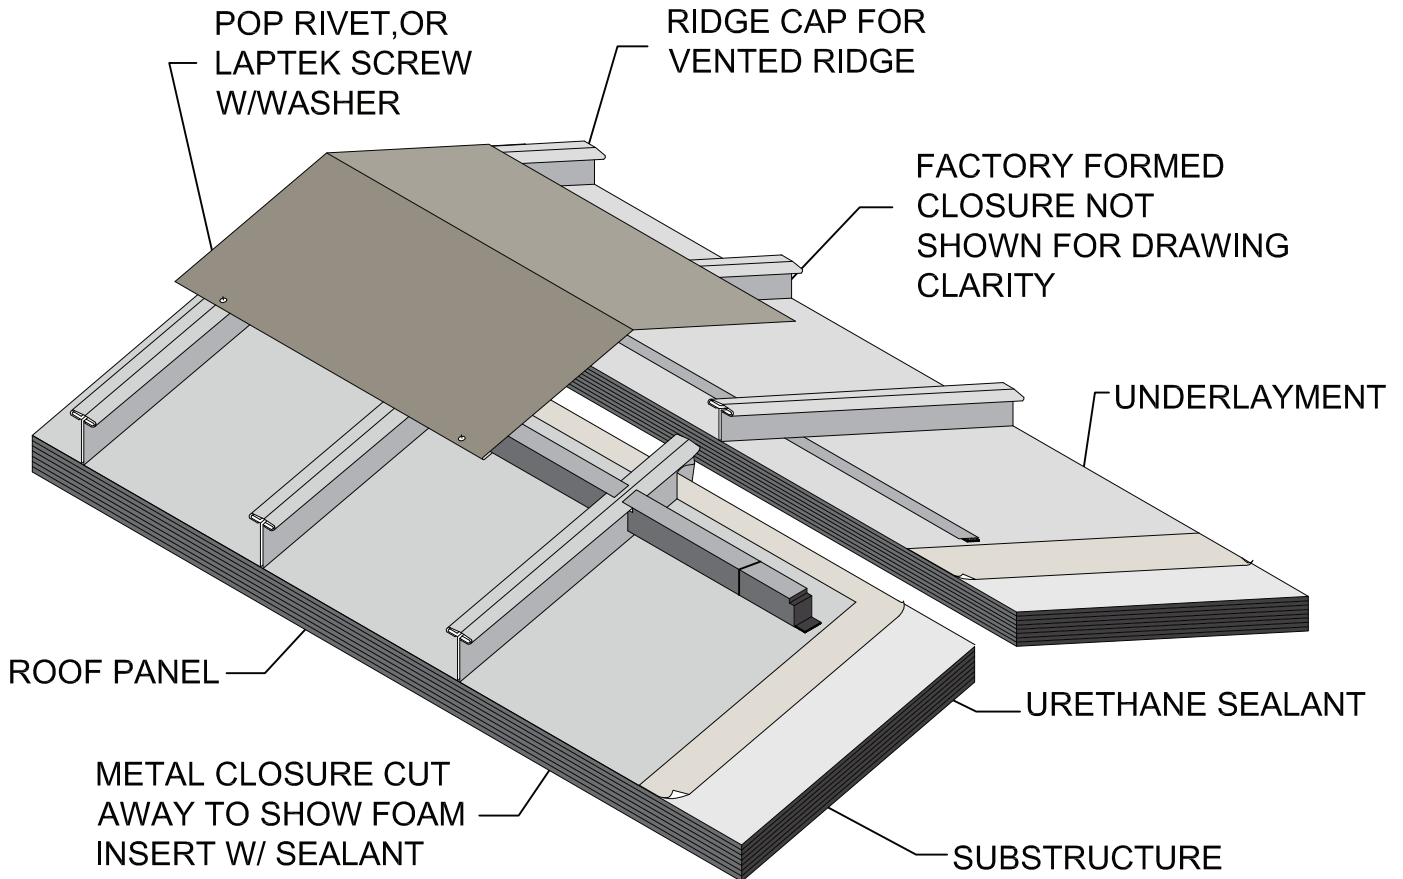

# EXTENDED EAVE

# EXTENDED EAVE WITH GUTTER

# PERFORATED SOFFIT PANEL & U-BRAKE PERFORATED SHEET

ABC's 12" wide by 1" deep vented soffit panel is available in any of our standard colors with our famous 3 to 5 day lead time

## U-BRAKE PERFORATED SHEET

ABC can supply a sheet up to 12" wide with up to two bands of perforations 1 1/4" wide for you to break into any shape you want.