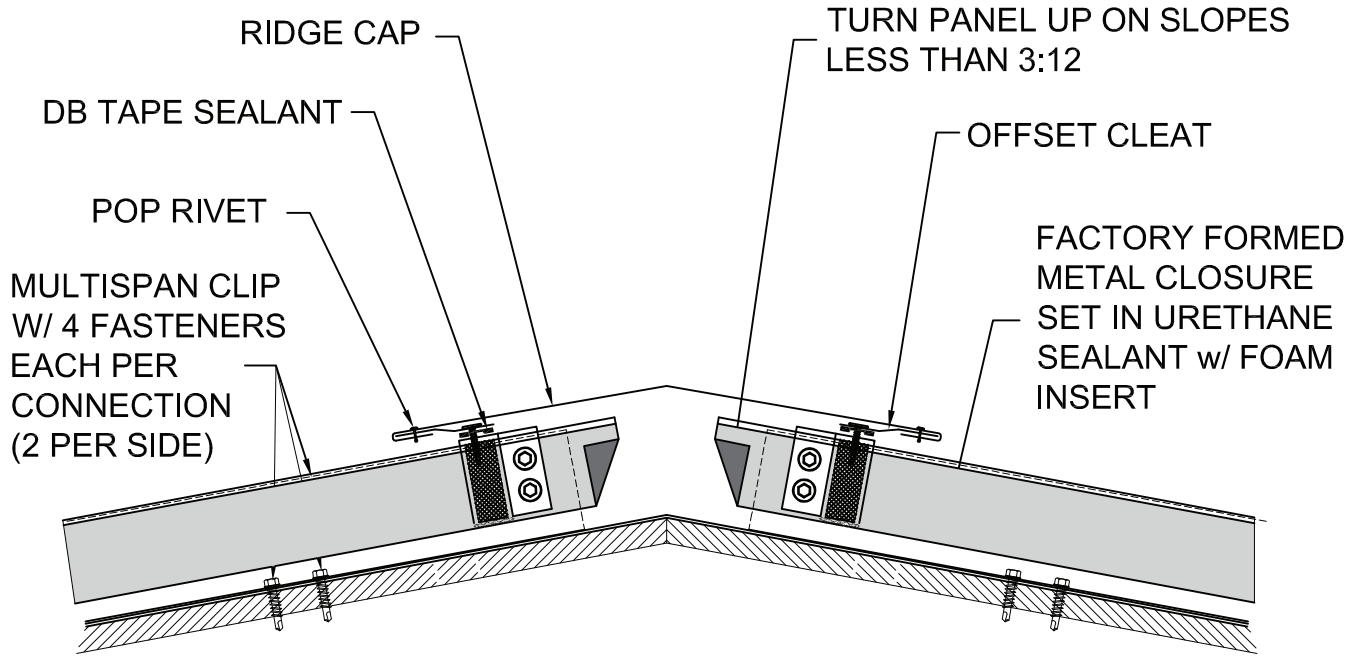

# EXTENDED EAVE

# EXTENDED EAVE WITH GUTTER

# PERFORATED SOFFIT PANEL & U-BRAKE PERFORATED SHEET

ABC's 12" wide by 1" deep vented soffit panel is available in any of our standard colors with our famous 3 to 5 day lead time

# PERFORATED ZEE CLOSURE ON SCREW DOWN PANEL

ABC's perforated zee closure installed on through fastener panel. Works on any panel with neoprene closure including: "R", "M", "U", "A", "5V", "C" and industrial panels.