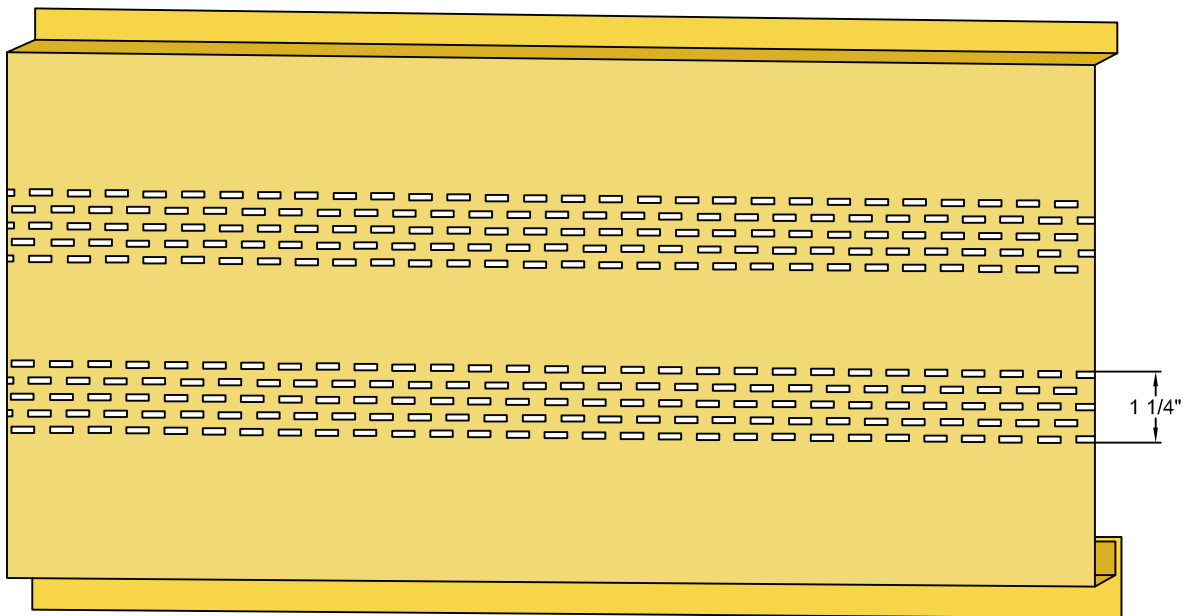

# HEAD WALL WITH FLASHING

# PERFORATED SOFFIT PANEL & U-BRAKE PERFORATED SHEET

ABC's 12" wide by 1" deep vented soffit panel is available in any of our standard colors with our famous 3 to 5 day lead time

## U-BRAKE PERFORATED SHEET

ABC can supply a sheet up to 12" wide with up to two bands of perforations 1 1/4" wide for you to break into any shape you want.