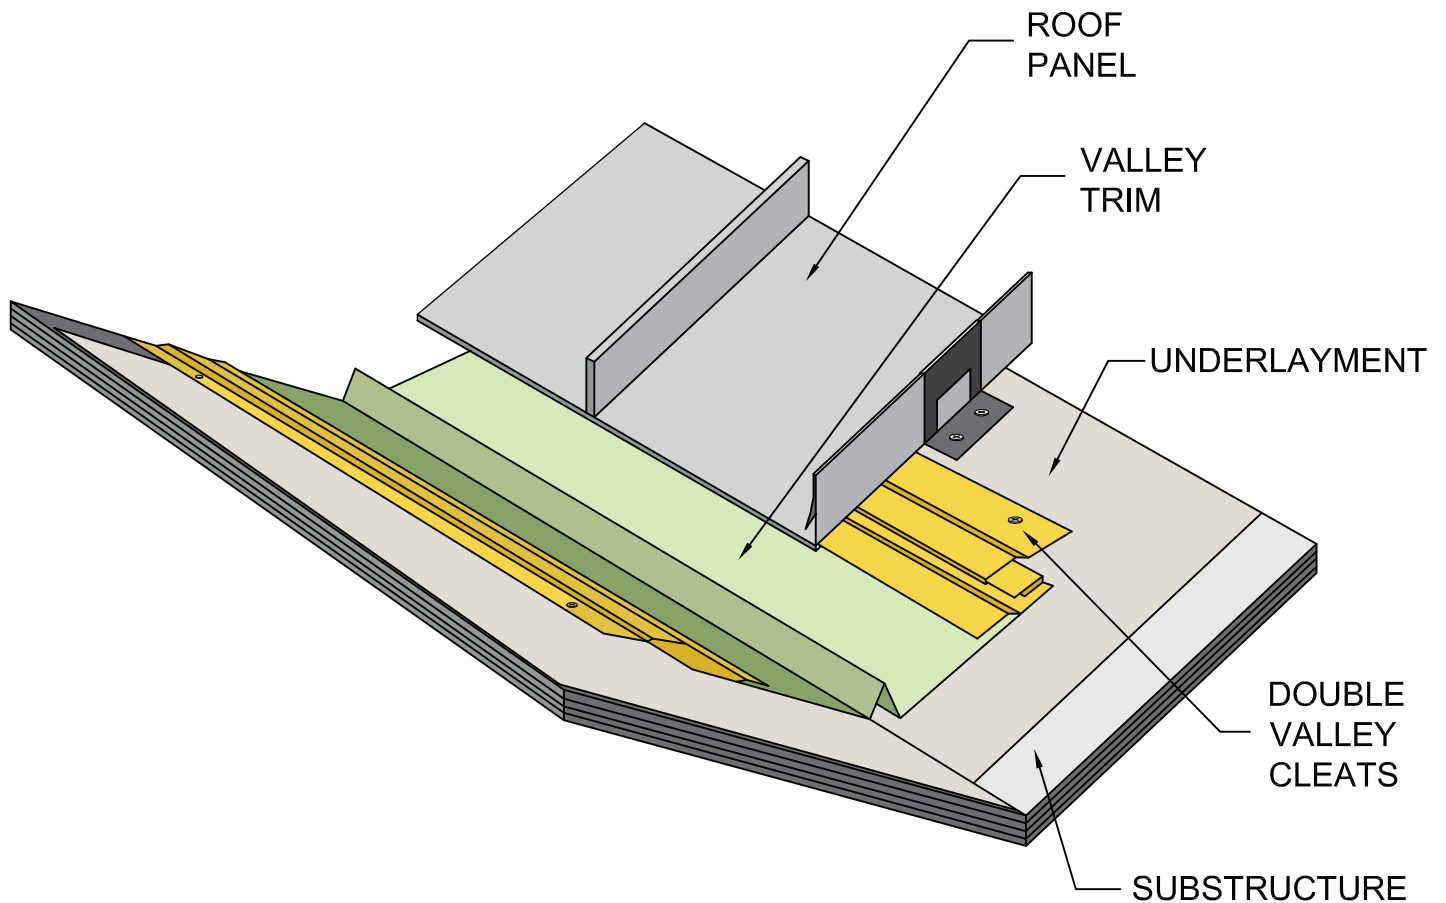

VALLEY WITH DOUBLE CLEAT