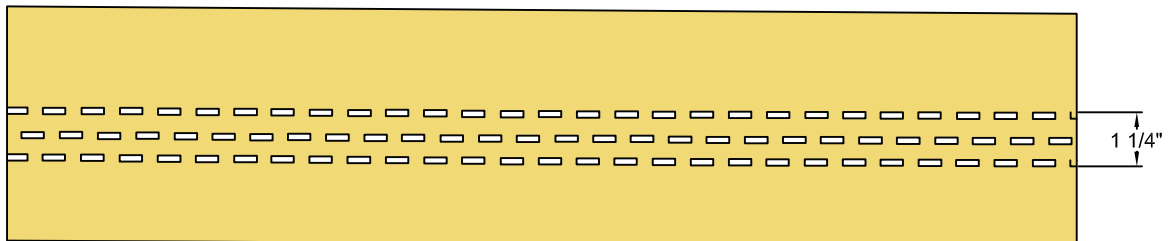

# HEAD WALL WITH FLASHING

# PERFORATED SOFFIT PANEL & U-BRAKE PERFORATED SHEET

ABC's 12" wide by 1" deep vented soffit panel is available in any of our standard colors with our famous 3 to 5 day lead time

## U-BRAKE PERFORATED SHEET

ABC can supply a sheet up to 12" wide with up to two bands of perforations 1 1/4" wide for you to break into any shape you want.