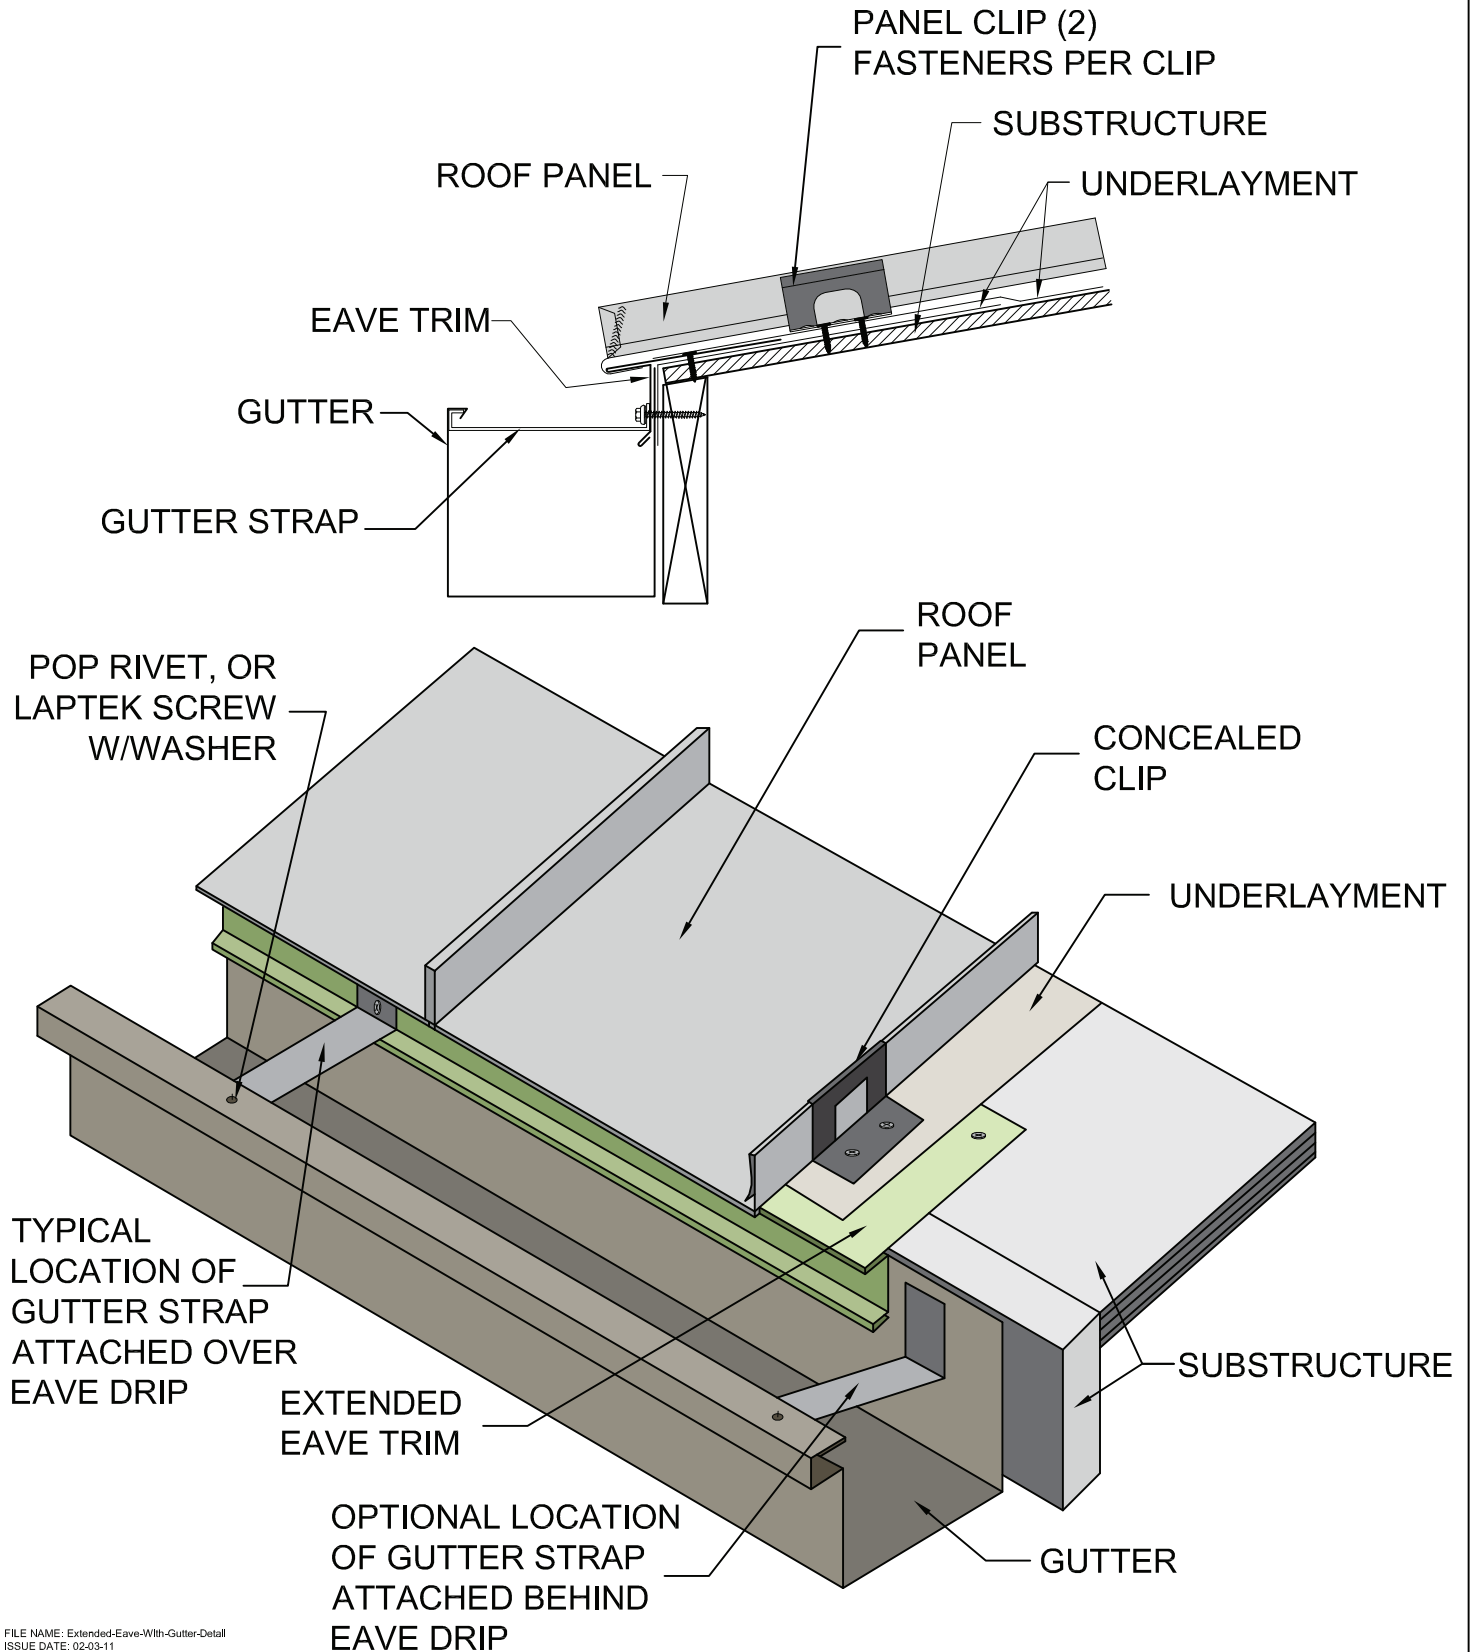

# EXTENDED EAVE WITH GUTTER

# HEAD WALL WITH FLASHING

# PERFORATED SOFFIT PANEL & U-BRAKE PERFORATED SHEET

ABC's 12" wide by 1" deep vented soffit panel is available in any of our standard colors with our famous 3 to 5 day lead time

## U-BRAKE PERFORATED SHEET

ABC can supply a sheet up to 12" wide with up to two bands of perforations 1 1/4" wide for you to break into any shape you want.