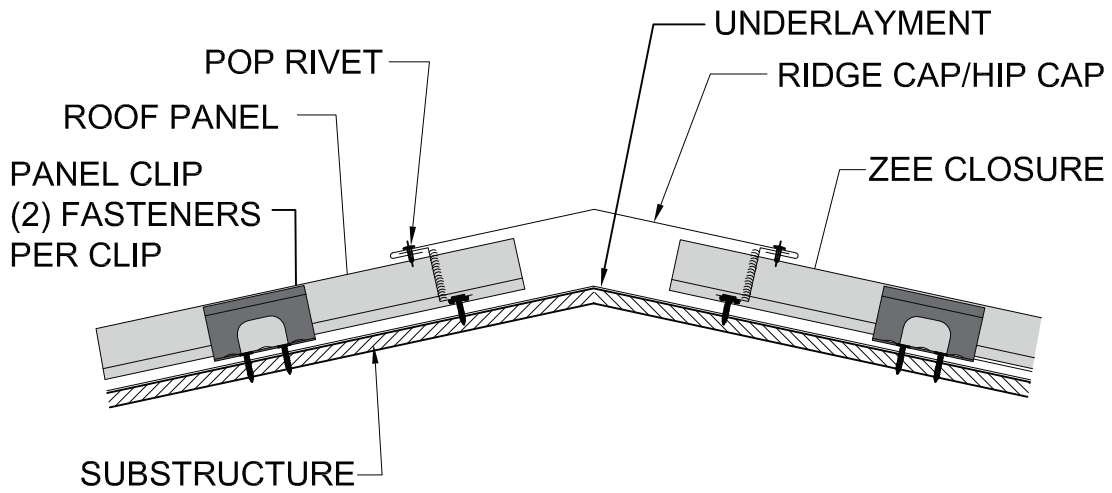

# PERFORATED SOFFIT PANEL & U-BRAKE PERFORATED SHEET

ABC's 12" wide by 1" deep vented soffit panel is available in any of our standard colors with our famous 3 to 5 day lead time

## U-BRAKE PERFORATED SHEET

ABC can supply a sheet up to 12" wide with up to two bands of perforations 1 1/4" wide for you to break into any shape you want.

# PERFORATED ZEE CLOSURE ON SCREW DOWN PANEL

ABC's perforated zee closure installed on through fastener panel. Works on any panel with neoprene closure including: "R", "M", "U", "A", "5V", "C" and industrial panels.