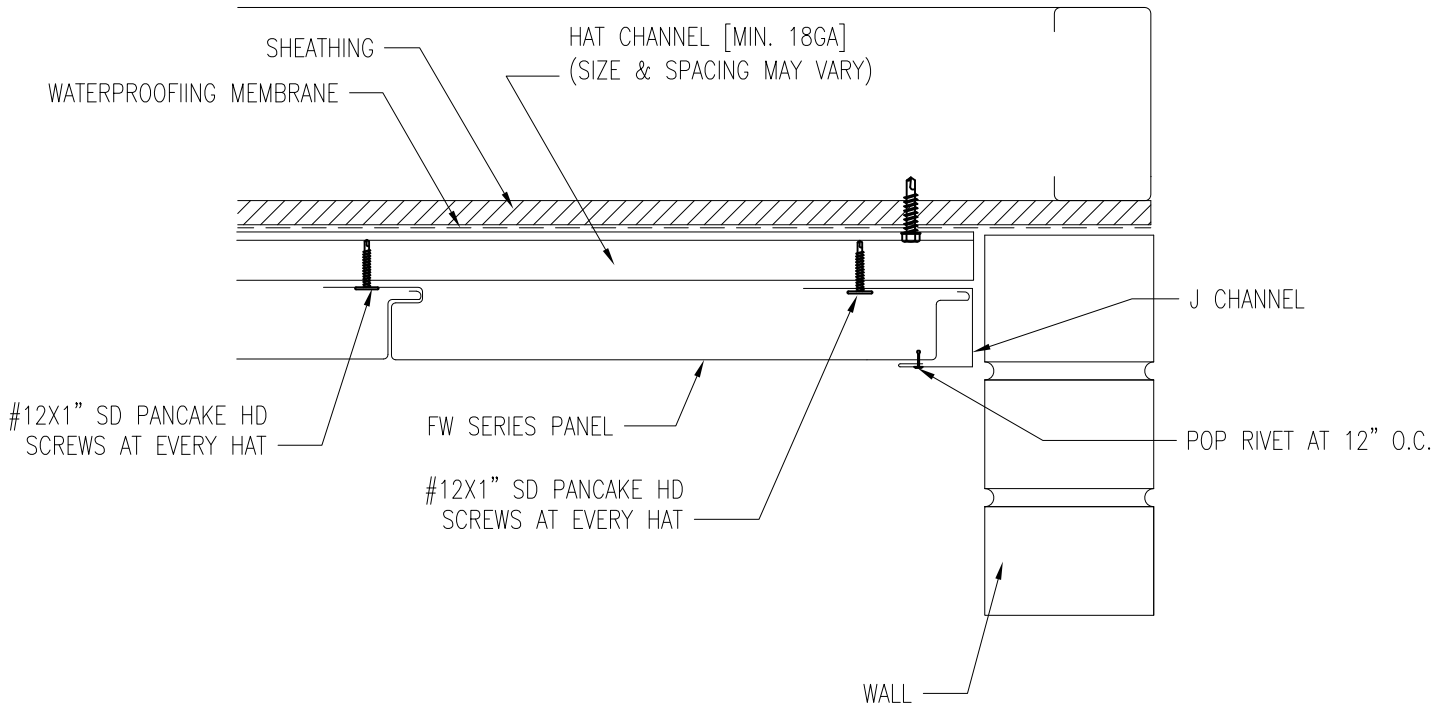

SIDE OF PANEL SHOWN

PANEL PROFILE SHOWN

11625 N. HOUSTON ROSSLYN RD.
HOUSTON, TX. 77086
www.archmetalroof.com

(281) 931-3986
(800) 423-1105
FAX: (281) 931-3989

DETAIL:

SOFFIT AT SIDE WALL

FW SERIES PANEL

DATE:
2-04-10